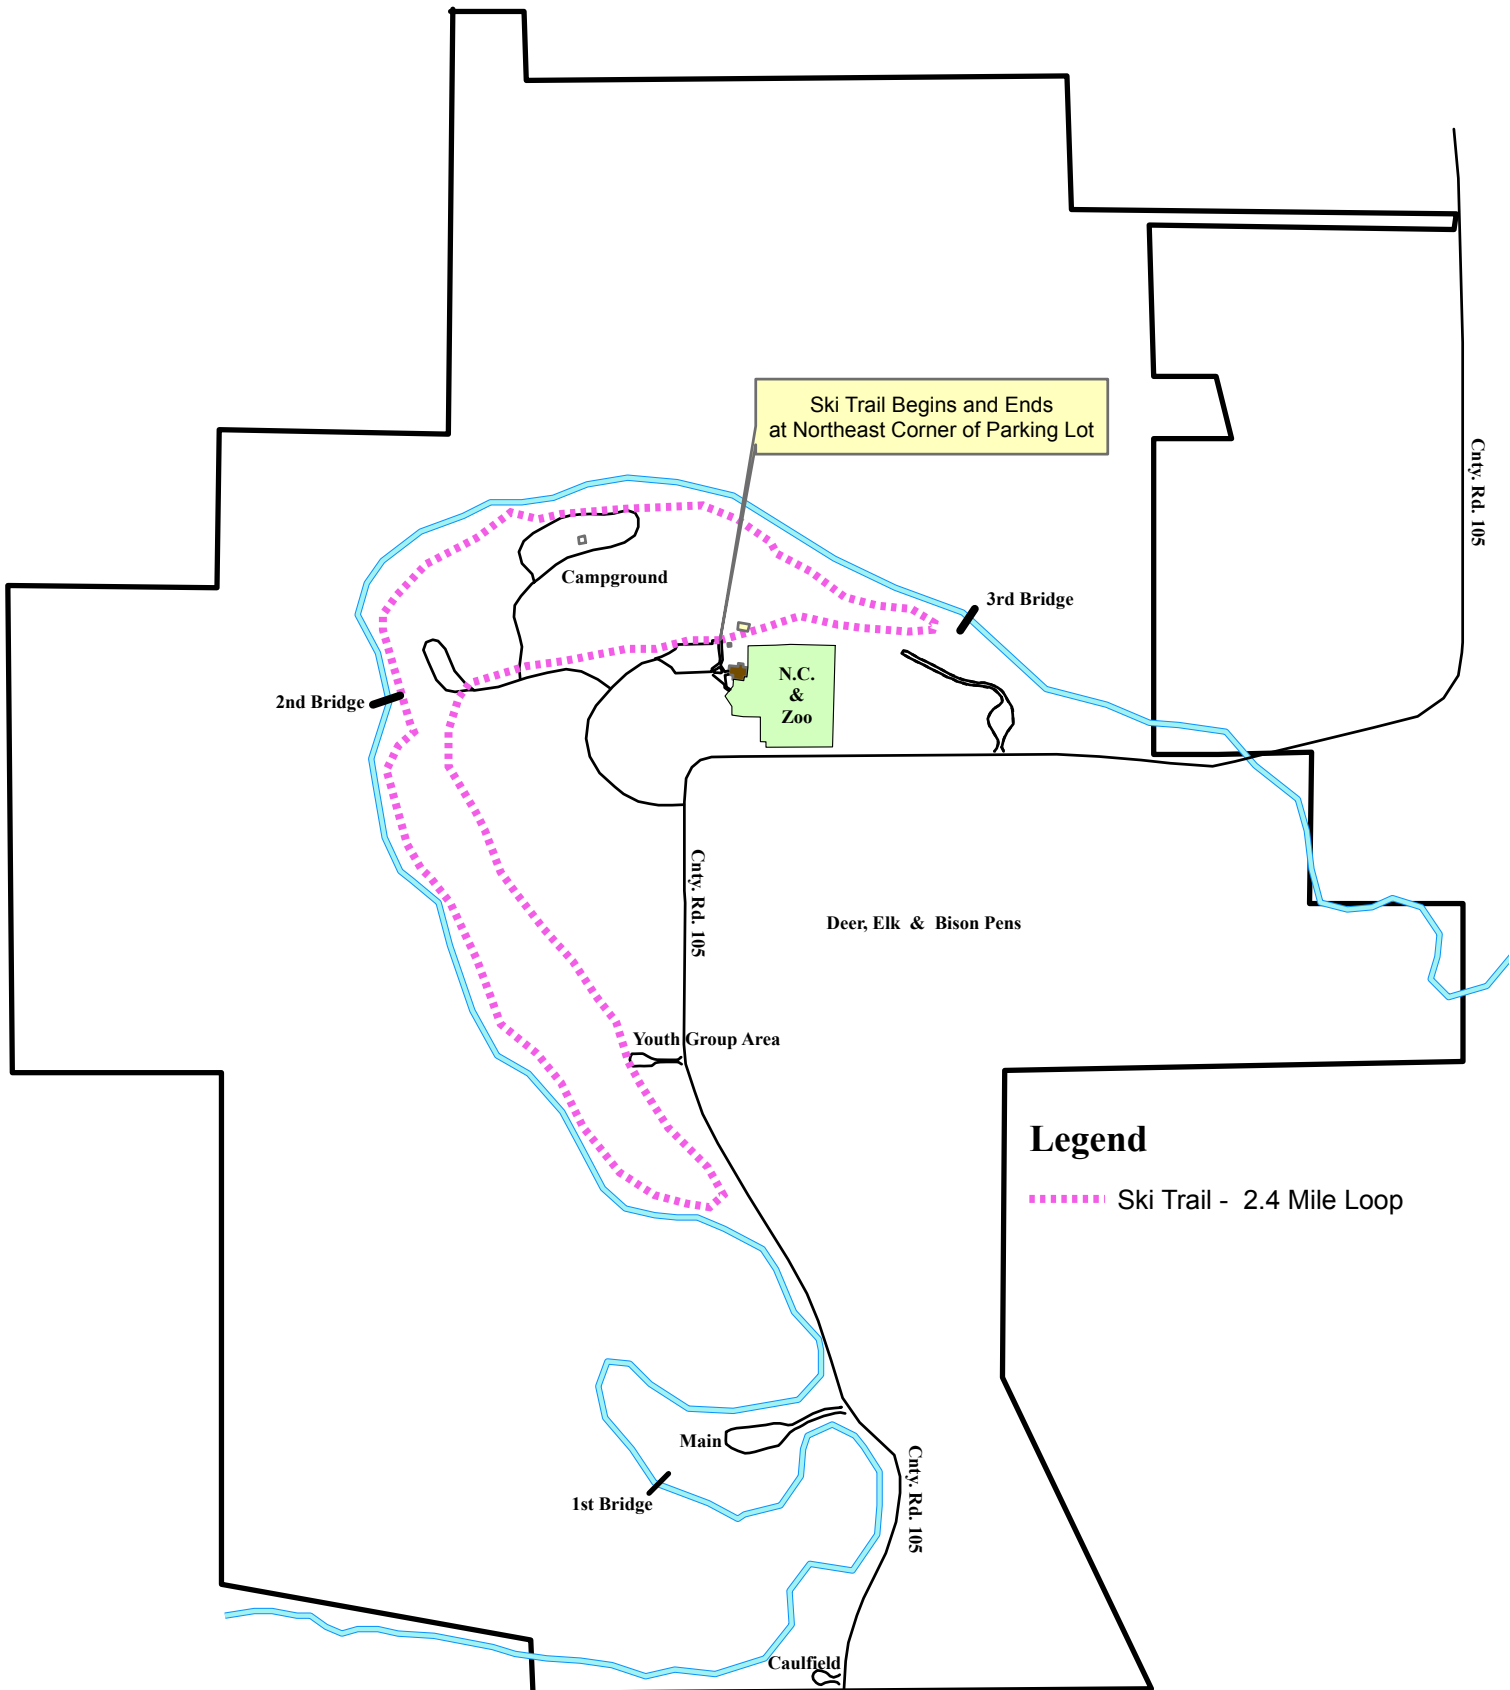

# Oxbow Park Ski Trail

Snow Shoe Rentals: \$3.00 per pair.

Adult shoes and Children's Bear Paw shoes available.  
Rentals available from 10 am to 3:30 pm Daily. All Proceeds benefit Friends Of Oxbow.

Please refrain from Hiking or using Snowshoes  
on the groomed Ski Trail.